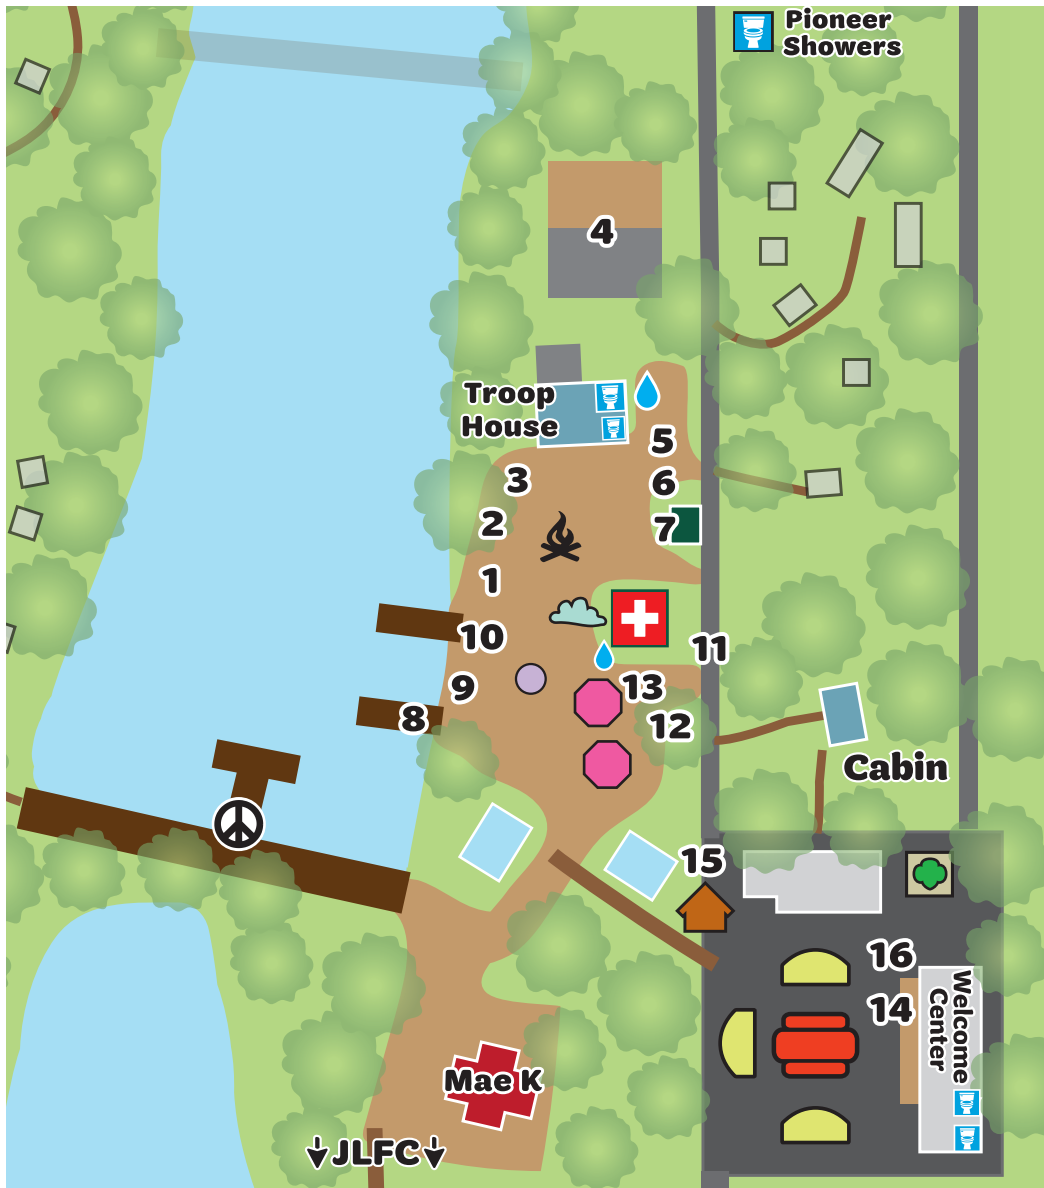

GIRL FEST 2024

Saturday, June 1st • Camp Edey, Bayport

girl scouts
of suffolk county

Legend

- ★ Check-In / Door Tix
- Ⓟ Parking (JLFC)
- 🚻 Restrooms
- 🇨🇷 First Aid
- 💧 Water Refill
- 🎮 GaGa Ball Pits

Juliette Low Friendship Center (JLFC) is South of the main part of Camp Edey. Head north on boardwalk to get to event.

🍩 *Food Trucks*:
Duck Donuts, Frodo's Franks, Kona Ice, Kool Kat Ice Cream, & Roadhouse Empanadas.

- 1 Girl Scout SWAP
- 2 Girl Scout SWAP
- 3 Girl Scout SWAP
- 4 Sports Court & Lawn Games
- 5 Clipboard Picture Frame
- 6 Friendship Bracelets
- 7 Photobooth
- 8 Pedalboats on the Lake
- 9 Butterflies in Flight
- 10 Scavenger Hunt

- 11 Chalk the Walk
- 12 Community Project:
Inspirational Quote Rock Painting
- 13 Community Project:
Paint Stamping GaGa Pit
- 14 Community Project:
Planting Sunflower Garden
- 15 GS Membership Renewal
- 16 Summer Camp Sign-up