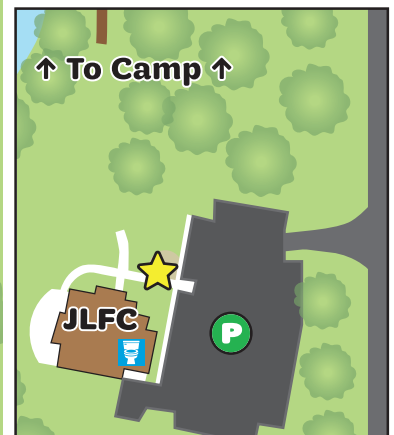

GIRL FEST 2024

Saturday, June 1st • Camp Edey, Bayport

girl scouts
of suffolk county

Legend

- ★ Check-In / Door Tix
- Ⓟ Parking (JLFC)
- 🚻 Restrooms
- 🇨🇷 First Aid
- 💧 Water Refill
- 🎮 GaGa Ball Pits

Juliette Low Friendship Center (JLFC) is South of the main part of Camp Edey. Head north on boardwalk to get to event.

🍩 *Food Trucks*:
Duck Donuts, Frodo's Franks, Kona Ice, Kool Kat Ice Cream, & Roadhouse Empanadas.

- 1 Girl Scout SWAP
- 2 Girl Scout SWAP
- 3 Girl Scout SWAP
- 4 Sports Court & Lawn Games
- 5 Clipboard Picture Frame
- 6 Friendship Bracelets
- 7 Photobooth
- 8 Pedalboats on the Lake
- 9 Butterflies in Flight
- 10 Scavenger Hunt