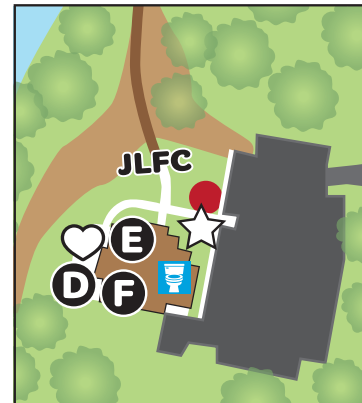

### Legend

- Tentalow Sites
- Tent Pitching Areas
- Kitchen Shelter
- Bath House
- Restrooms
- Porta Potty
- Nurse's Station
- Water Bottle Filler
- Main Fire Circle
- Archery
- GaGa Ball Pit
- Gazebo
- The Barn

## Map for Saturday, September 23

Archery is in the North part of Camp Edey. Follow road past Pixie & Woodsman.

### Legend

- Restrooms
- Porta Potty
- Nurse's Station
- Water Bottle Filler
- Main Fire Circle
- Archery
- GaGa Ball Pit
- Gazebo
- The Barn

Juliette Low Friendship Center (JLFC) is South of the main part of Camp Edey. Head south on boardwalk past Mae K.