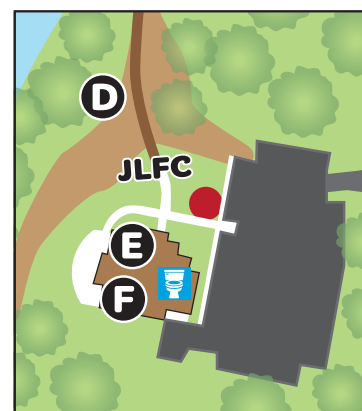

### Legend

- Tentalow Sites
- Tent Pitching Areas
- Kitchen Shelter
- Bath House
- Restrooms
- Porta Potty
- Nurse's Station
- Water Bottle Filler
- Main Fire Circle
- Archery
- GaGa Ball Pit
- Gazebo
- The Barn

Juliette Low Friendship Center (JLFC) is South of the main part of Camp Edey. Head south on boardwalk past Mae K.

### Legend

- Restrooms
- Porta Potty
- Nurse's Station
- Water Bottle Filler
- Main Fire Circle
- Archery
- GaGa Ball Pit
- Gazebo
- The Barn

Juliette Low Friendship Center (JLFC) is South of the main part of Camp Edey. Head south on boardwalk past Mae K.

### Safari Hat

Collect stickers for your hat at these stations:

**A B C D**