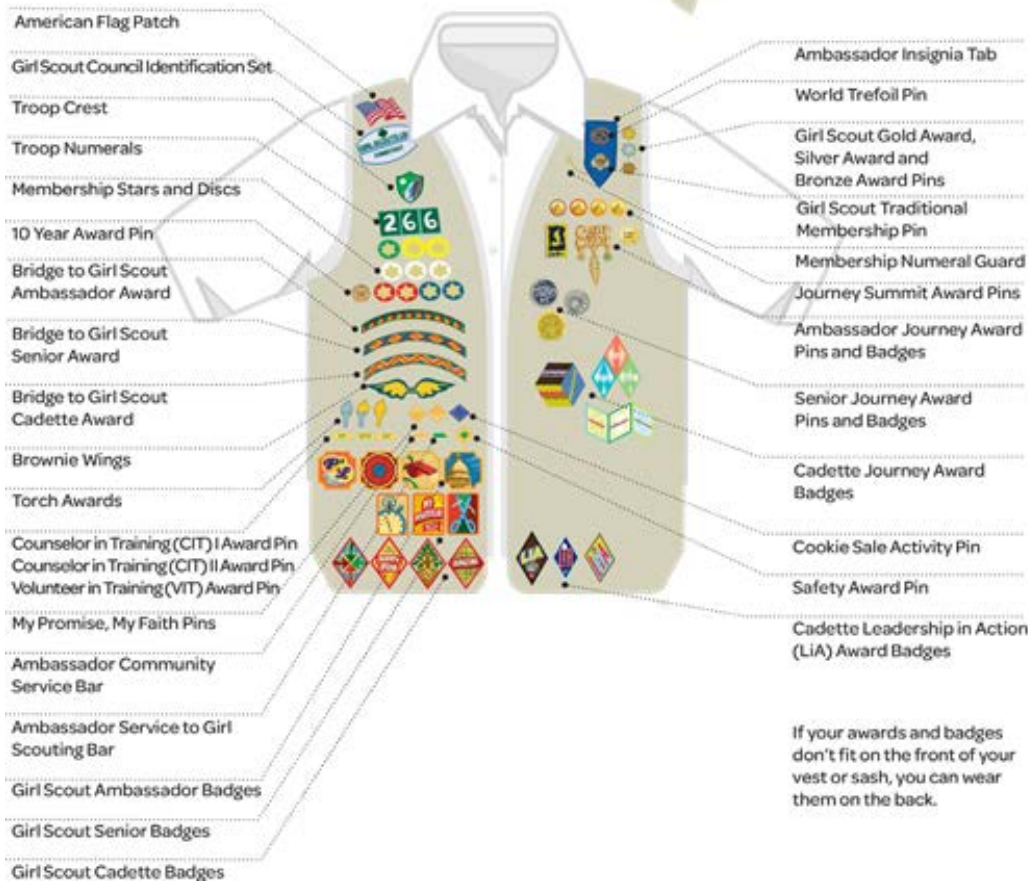

Journey Book	$7.00
Girl's Guide	$19.50
Journey Award Badges	$3.00
Journey Award Pin	$9.00
Badges	$2.00 *
* New Made in the USA Badges	$3.00
My Promise, My Faith	$4.00
Safety Award	$4.00
Summit Award	$3.50
Community Service Bar	$4.00
Leadership Award	$5.00
Service to Girl Scouting	$4.00
CIT2 Pin	$5.00
VIT Pin	$5.00
Vest	$26.00
Sash	$9.00
Polo	$15.00
Scarf	$12.00
Insignia Tab	$3.00
USA Flag	$2.25
Council ID Set	$5.50
Troop Numbers	$1.75
Troop Crest	$2.00
Membership Pin	$2.50
World Pin	$2.50
Numeral Guard	$3.50
Star	$1.50
Disc (24pk)	$2.00
Disc (each)	$0.07
Bridging Award Badge	$2.50