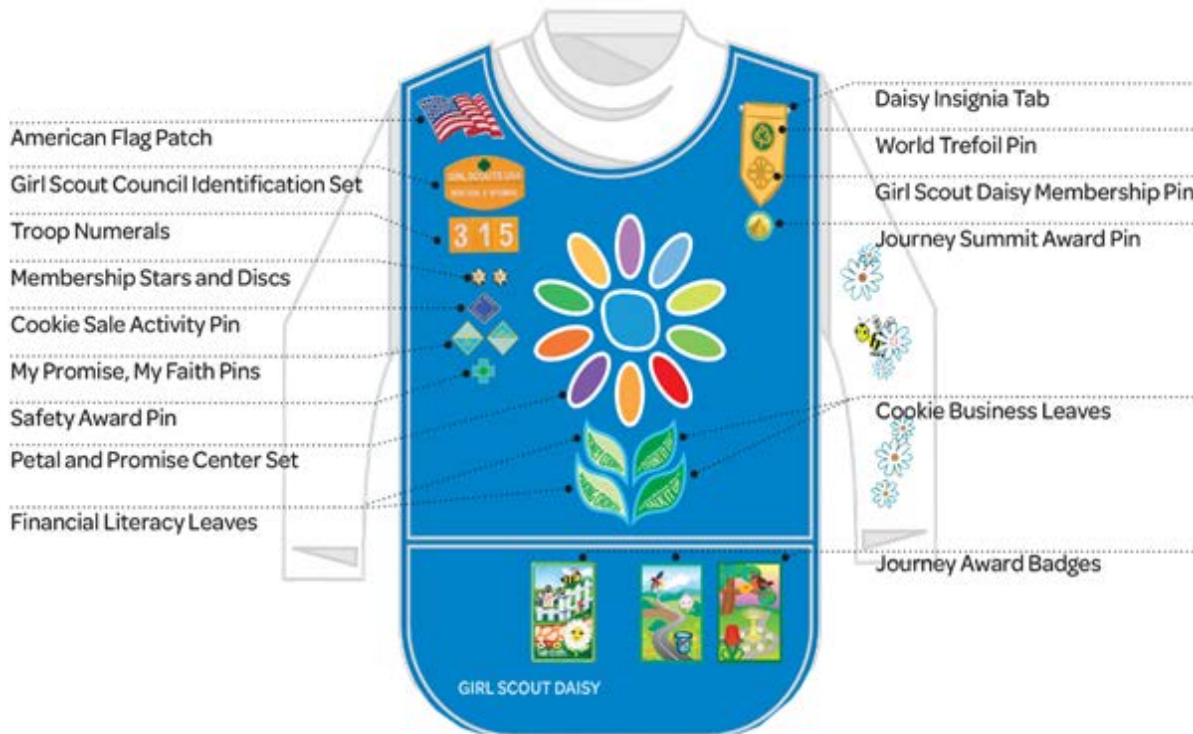

Girl Scout Daisy

Journey Book	\$ 7.00
Girl's Guide	\$ 19.50
Daisy Petal Set	\$ 8.50
Journey Award Badges	\$ 6.00
Leaves & Badges	\$ 3.00
My Promise, My Faith	\$ 4.00
Safety Award	\$ 4.00
Summit Award	\$ 3.50

Volunteer Pin \$ 5.00

Insignia Tab \$ 3.00

World Pin \$ 2.50

Membership Pin \$ 2.50

Numeral Guard \$ 3.50

Adult Position Bar Pin \$ 5.00

Age Level Volunteer Pin \$ 5.00