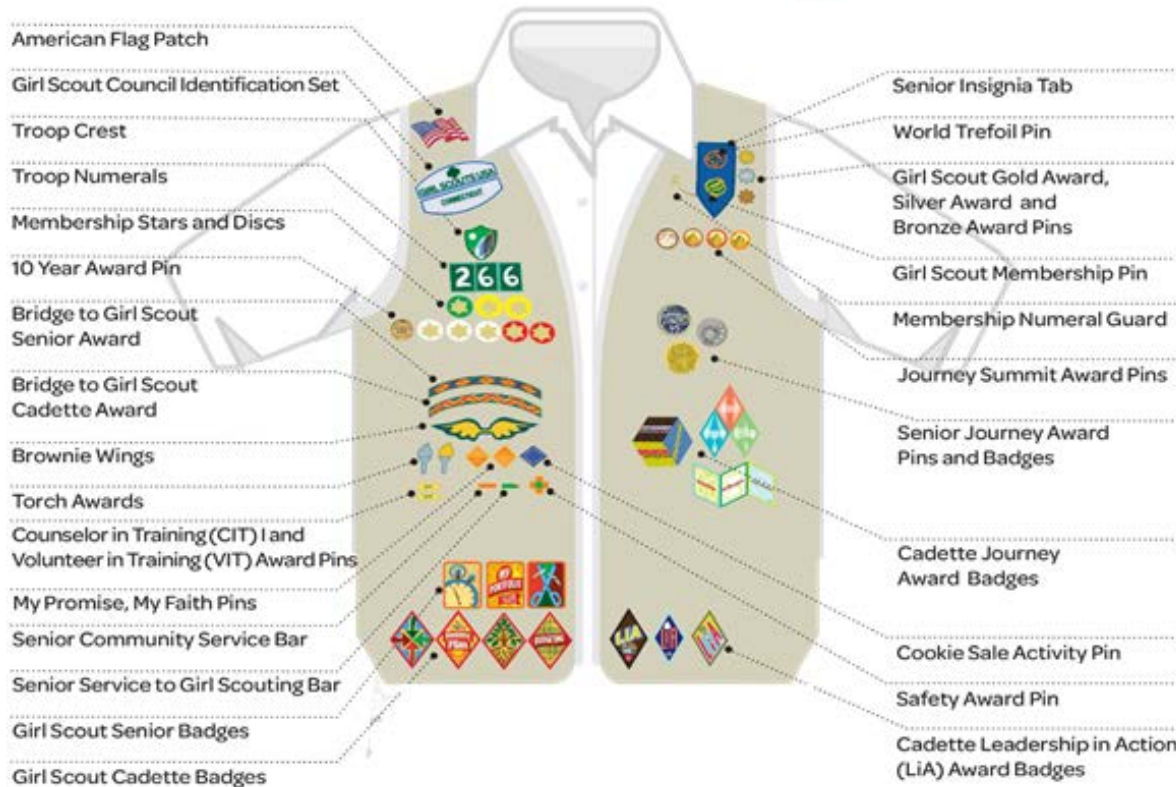

Vest	\$ 20.50
Sash	\$ 8.00
Polo	\$ 15.00
Scarf	\$ 12.00

Insignia Tab	\$ 3.00
USA Flag	\$ 2.25
Council ID Set	\$ 5.50
Troop Numbers	\$ 1.75
Troop Crest	\$ 2.00
Membership Pin	\$ 2.50
World Pin	\$ 2.50
Numeral Guard	\$ 3.50
Star	\$ 1.50
Disc (24pk)	\$ 2.00
Disc (each)	\$ 0.07
Bridging Award Badge	\$ 2.50

Girl Scout Cadette

If your awards and badges don't fit on the front of your vest or sash, you can wear them on the back.

Journey Book	\$7.00
Girl's Guide	\$19.50
Badge Activity Set	\$4.00
Journey Award Badges	\$6.00
LIA Award Badge	\$3.00
Badges	\$3.00
My Promise, My Faith	\$4.00
Safety Award	\$4.00
Summit Award	\$3.50
Community Service Bar	\$4.00
Leadership Award	\$5.00
Service to Girl Scouting	\$4.00
CPA Pin	\$5.00
Vest	\$26.00
Sash	\$9.00
Polo	\$15.00
Scarf	\$12.00
Insignia Tab	\$3.00
USA Flag	\$2.25
Council ID Set	\$5.50
Troop Numbers	\$1.75
Troop Crest	\$2.00
Membership Pin	\$2.50
World Pin	\$2.50
Numeral Guard	\$3.50
Star	\$1.50
Disc (24pk)	\$2.00
Disc (each)	\$0.07
Bridging Award Badge	\$2.50

Girl Scout Senior

Place your Journey awards above your badges.

Journey Book	\$7.00
Girl's Guide	\$19.50
Badge Activity Set	\$4.00
Journey Award Badges	\$3.00
Journey Award Pin	\$9.00
Badges	\$2.00 *
* New Made in the USA Badges	\$3.00
My Promise, My Faith	\$4.00
Safety Award	\$4.00
Summit Award	\$3.50
Community Service Bar	\$4.00
Leadership Award	\$5.00
Service to Girl Scouting	\$4.00
LIT Pin	\$5.00
Vest	\$26.00
Sash	\$9.00
Polo	\$15.00
Scarf	\$12.00
Insignia Tab	\$3.00
USA Flag	\$2.25
Council ID Set	\$5.50
Troop Numbers	\$1.75
Troop Crest	\$2.00
Membership Pin	\$2.50
World Pin	\$2.50
Numeral Guard	\$3.50
Star	\$1.50
Disc (24pk)	\$2.00
Disc (each)	\$0.07
Bridging Award Badge	\$2.50