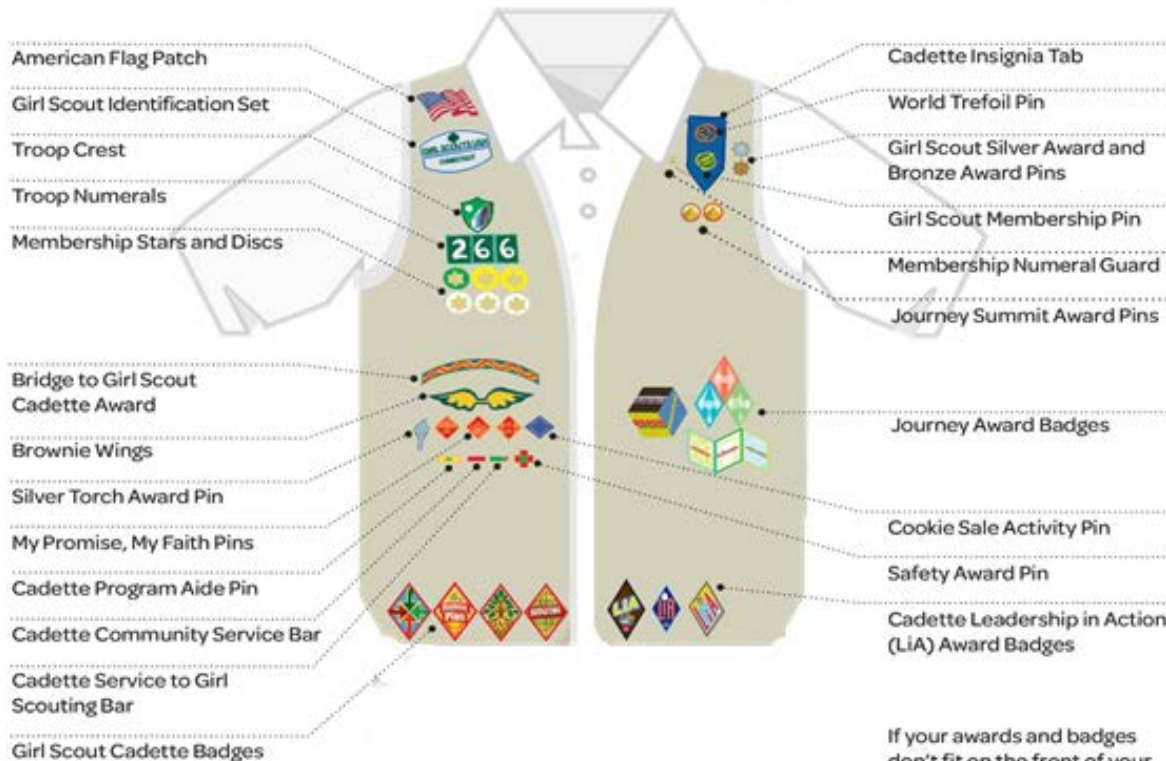

Girl Scout Cadette

If your awards and badges don't fit on the front of your vest or sash, you can wear them on the back.

Journey Book	$7.00
Girl's Guide	$19.50
Badge Activity Set	$4.00
Journey Award Badges	$6.00
LIA Award Badge	$3.00
Badges	$3.00
My Promise, My Faith	$4.00
Safety Award	$4.00
Summit Award	$3.50
Community Service Bar	$4.00
Leadership Award	$5.00
Service to Girl Scouting	$4.00
CPA Pin	$5.00
Vest	$26.00
Sash	$9.00
Polo	$15.00
Scarf	$12.00
Insignia Tab	$3.00
USA Flag	$2.25
Council ID Set	$5.50
Troop Numbers	$1.75
Troop Crest	$2.00
Membership Pin	$2.50
World Pin	$2.50
Numeral Guard	$3.50
Star	$1.50
Disc (24pk)	$2.00
Disc (each)	$0.07
Bridging Award Badge	$2.50